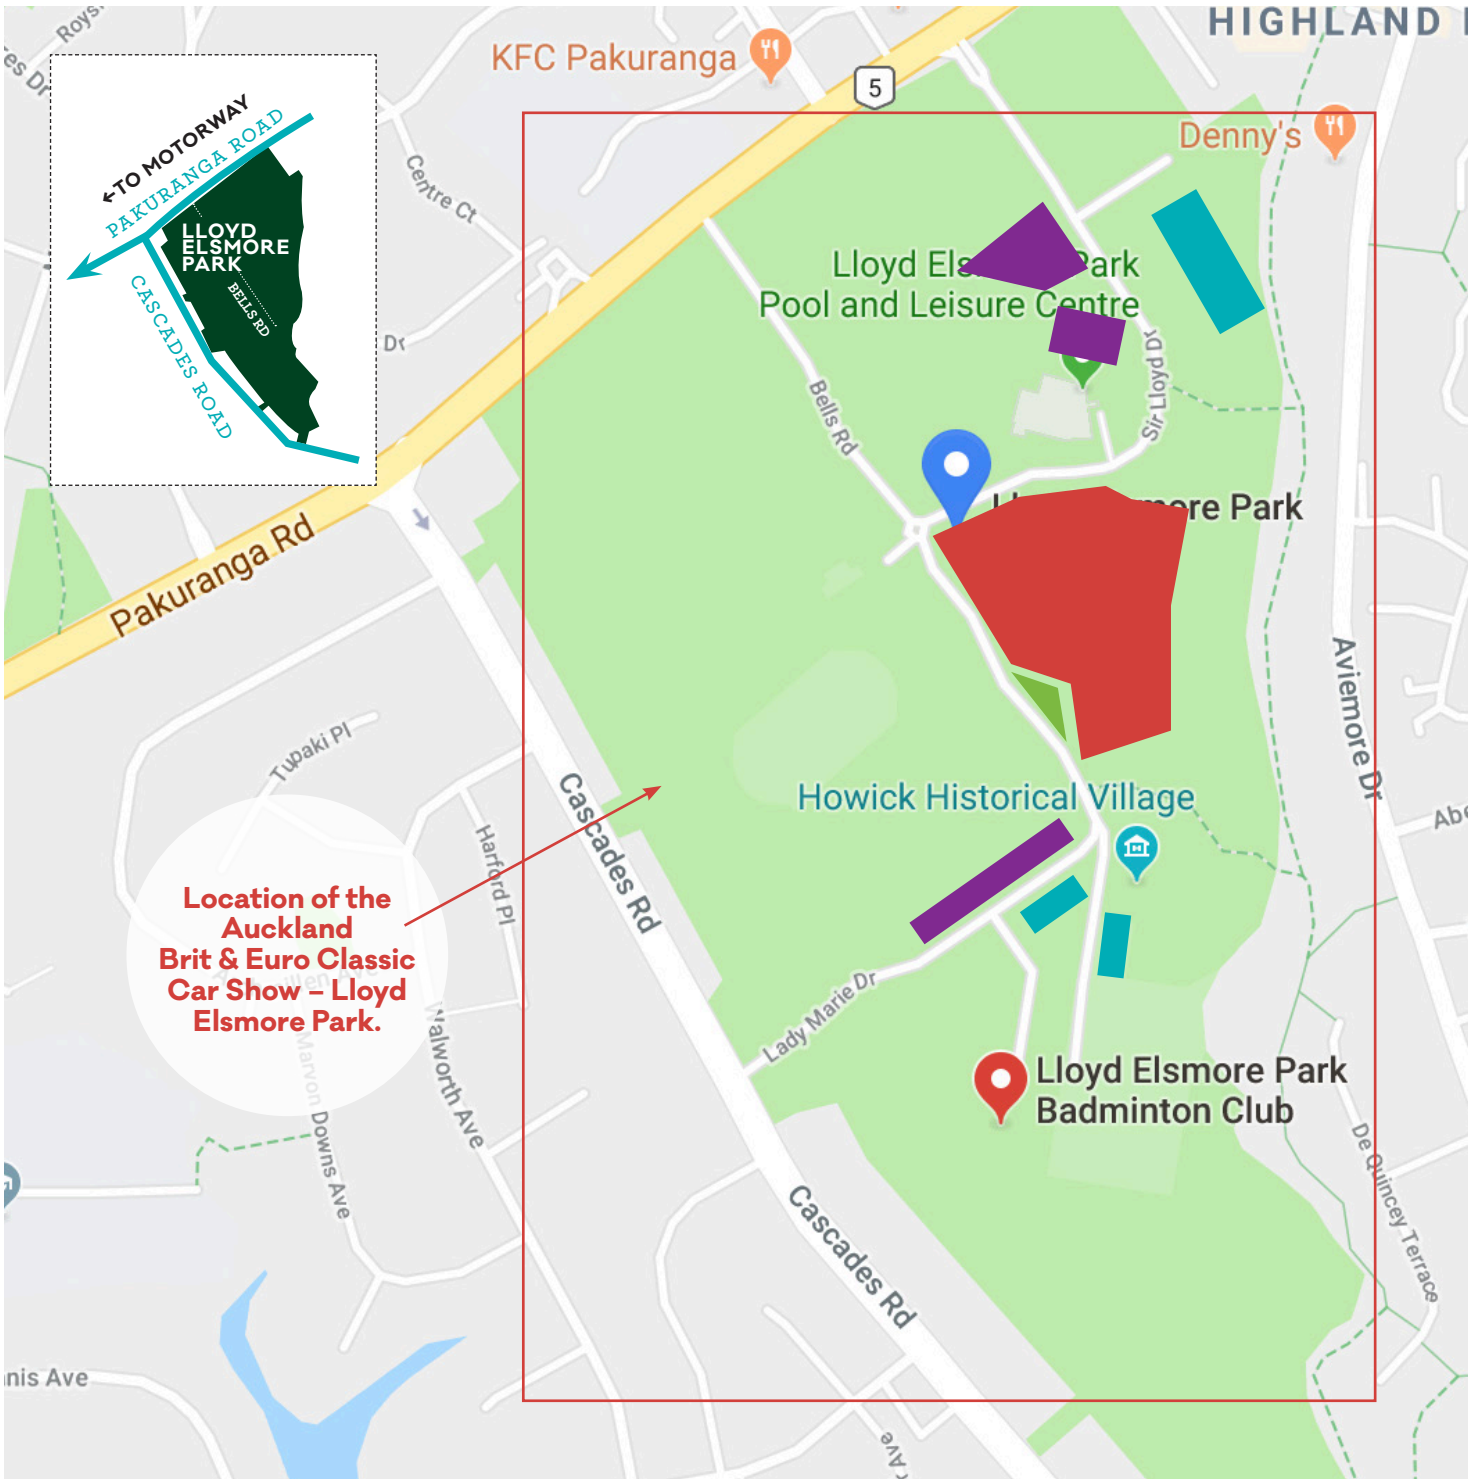

Where to find CAR PARKING

-  GENERAL PARKING
-  MOBILITY PARKING
-  PERMANENT PARKING SITES

Site Map 2023

	ESTABLISHED PATHWAYS		FOOD/SNACK VENDORS			SAUSAGE SIZZLES & CHIPS		COFFEE CARTS
	SUGGESTED ROUTES AROUND EXHIBITORS		GOURMET SHUFFLE			MENZ SHED		ELEVATION COFFEE
	MAIN ROADS		HEY PRESTO CATERING			LIONS (CHIPS)		ESPRESSO ON THE GO
	PORTALOOS		ELEPHANT EARS			ROTARY		KOMBI KAFE
			ZA FOODIES					TINMAN